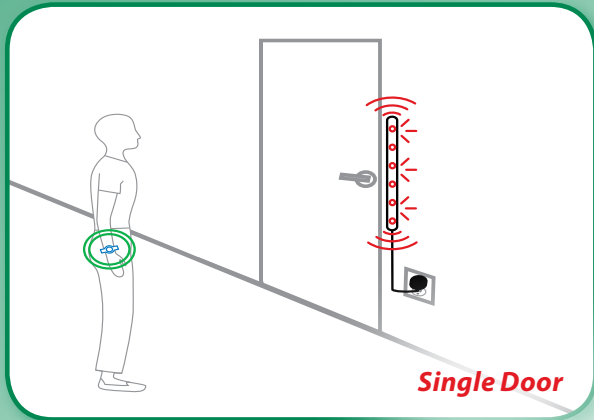

Anti-Wandering Door System

For a Facility of any Size!

The Smart DepartAlert™ Door Bar System functions with three easy-to-use components: a door strip monitor alarm, magnetic contact switch and resident wristband. When a resident wearing a wristband attempts to depart through the doorway, the door strip alarms audibly and visually.

Install in 3 Easy Steps

- 1** Hang Monitor on Door
- 2** Plug in Monitor
- 3** Put Wristband on Resident

Optional Central Monitoring

Mfr. #	Smart Product Description
TL-3005SYS	Single Door Bar Monitor System
TL-3004SYS	Double Door Bar Monitor System
TL-2012S	Resident Wristband Transmitter
TL-2014W	Wall Mount Reset Button
TL-2015REV-01	Central Monitor Unit
TL-2010WKP	Wireless Key Pad
DT-01	Door Tester & Wristband Control Unit
TL-2025	Magnetic Door Lock