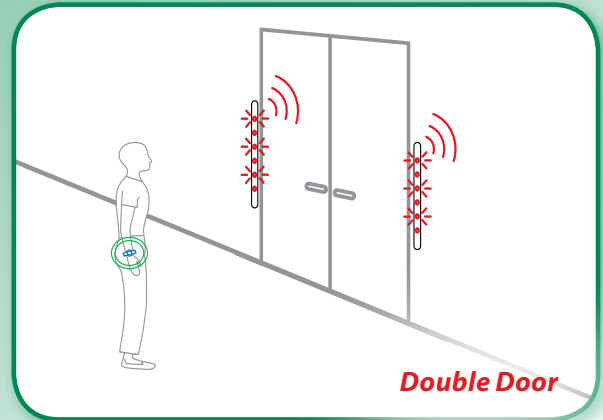

Anti-Wandering Door System

For a Facility of any Size!

The Smart DepartAlert™ Door Bar System functions with three easy-to-use components: a door strip monitor alarm, magnetic contact switch and resident wristband. When a resident wearing a wristband attempts to depart through the doorway, the door strip alarms audibly and visually.

Install in 3 Easy Steps

- 1** Hang Monitor on Door
- 2** Plug in Monitor
- 3** Put Wristband on Resident

Optional Central Monitoring

Mfr. #	Smart Product Description
TL-3005SYS	Single Door Bar Monitor System
TL-3004SYS	Double Door Bar Monitor System
TL-2012S	Resident Wristband Transmitter
TL-2014W	Wall Mount Reset Button
TL-2015REV-01	Central Monitor Unit
TL-2010WKP	Wireless Key Pad
DT-01	Door Tester & Wristband Control Unit
TL-2025	Magnetic Door Lock